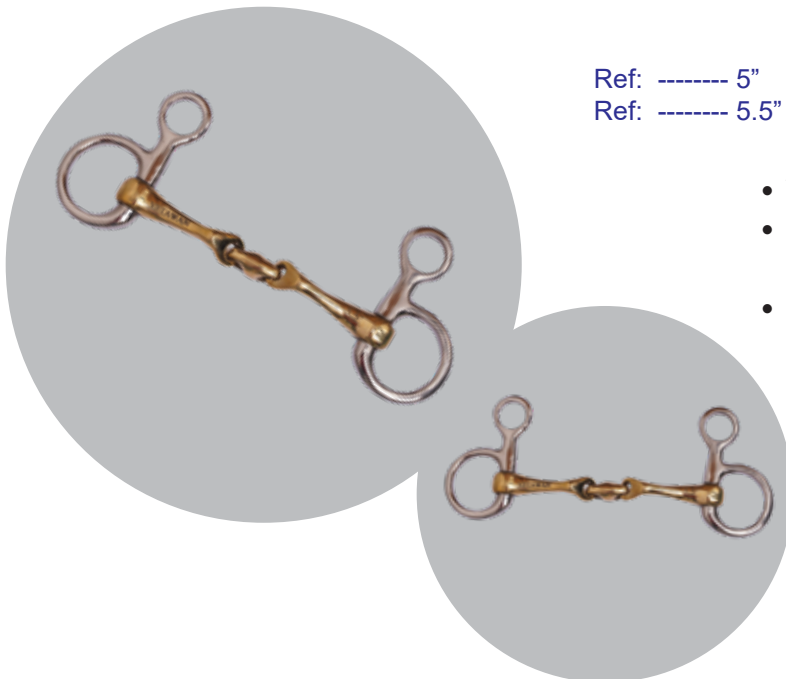

## Mouth Pelham Double Jointed Lozenge

Ref: ----- 5"  
Ref: ----- 5.5"

- Versatility in terms of control and leverage
- Clear and direct communication between the rider's hands and the horse's mouth
- The Pelham bit offers steering assistance

## Olivehead single Articulated Bridon Low with Sturdy Rubber

Ref: ----- 5"

Ref: ----- 5.5"

- Sturdy Rubber is used in dressage disciplines for precise communication and control
- Direct and clear communication between rider's hands and horse's mouth.
- Low port or curved mouthpiece provides a gentle action

## Hanging Cheek Snaffle Bit Verbindend Angled, VETAWAN

Ref: ----- 5"

Ref: ----- 5.5"

- Versatility in terms of control and leverage
- Clear and direct communication between the rider's hands and the horse's mouth
- The Pelham bit offers steering assistance

## EggButt Snaffle Bit Curved with Lozenge

Ref: ----- 5"

Ref: ----- 5.5"

- Sturdy Rubber is used in dressage disciplines for precise communication and control
- Direct and clear communication between rider's hands and horse's mouth.
- Low port or curved mouthpiece provides a gentle action