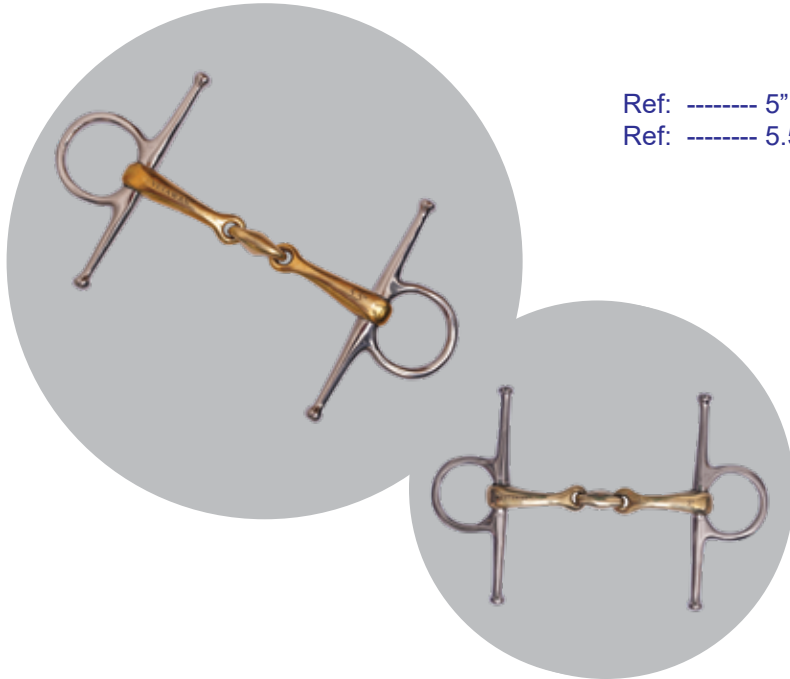

## *Premium Quality Horse Bits*

1. VETAWAN Bits Provides gentle and direct communication between the rider and horse during basic training.
2. VETAWAN hanging cheek bit encourages acceptance and comfort in the horse's mouth due to the angled mouthpiece and hanging cheek design.
3. Low port or curved mouthpiece provides a gentle action on the horse's tongue and palate, suitable for sensitive mouths.

## Full Cheek Curved Snaffle Bit with Lozenge

Ref: ----- 5"  
Ref: ----- 5.5"

- Preventing excessive movement or sliding
- Aiding in turning and responsiveness to rein aids
- Gentle communication between the rider's hands and the horse's mouth.

## Mouth Pelham Double Jointed Lozenge

Ref: ----- 5"  
Ref: ----- 5.5"

- Versatility in terms of control and leverage
- Clear and direct communication between the rider's hands and the horse's mouth
- The Pelham bit offers steering assistance

## Olivehead single Articulated Bridon Low with Sturdy Rubber

Ref: ----- 5"

Ref: ----- 5.5"

- Sturdy Rubber is used in dressage disciplines for precise communication and control
- Direct and clear communication between rider's hands and horse's mouth.
- Low port or curved mouthpiece provides a gentle action