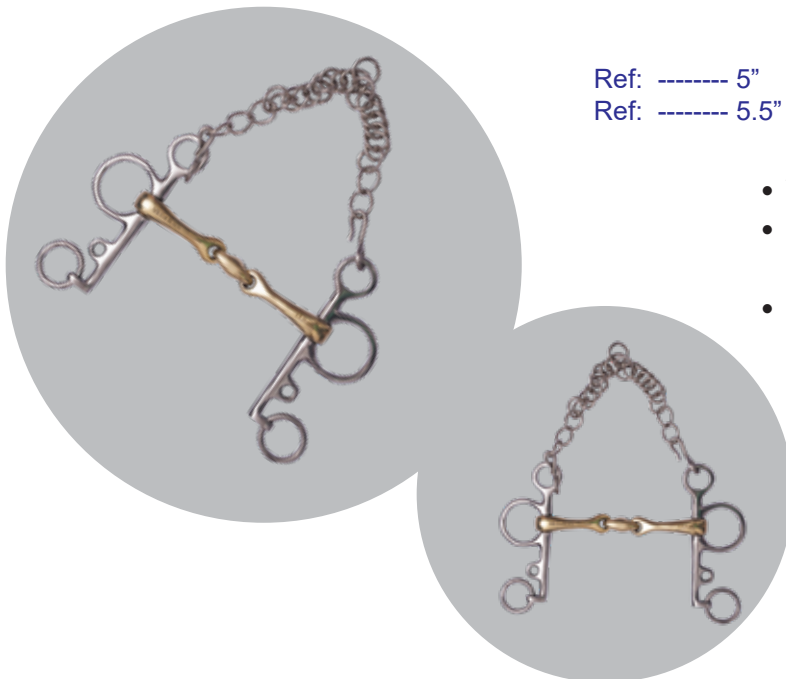

## *Premium Quality Horse Bits*

1. VETAWAN Bits Provides gentle and direct communication between the rider and horse during basic training.
2. VETAWAN hanging cheek bit encourages acceptance and comfort in the horse's mouth due to the angled mouthpiece and hanging cheek design.
3. Low port or curved mouthpiece provides a gentle action on the horse's tongue and palate, suitable for sensitive mouths.

## Full Cheek Curved Snaffle Bit with Lozenge

Ref: ----- 5"  
Ref: ----- 5.5"

- Preventing excessive movement or sliding
- Aiding in turning and responsiveness to rein aids
- Gentle communication between the rider's hands and the horse's mouth.

## Mouth Pelham Double Jointed Lozenge

Ref: ----- 5"  
Ref: ----- 5.5"

- Versatility in terms of control and leverage
- Clear and direct communication between the rider's hands and the horse's mouth
- The Pelham bit offers steering assistance

## Olivehead single Articulated Bridon Low with Sturdy Rubber

Ref: ----- 5"

Ref: ----- 5.5"

- Sturdy Rubber is used in dressage disciplines for precise communication and control
- Direct and clear communication between rider's hands and horse's mouth.
- Low port or curved mouthpiece provides a gentle action