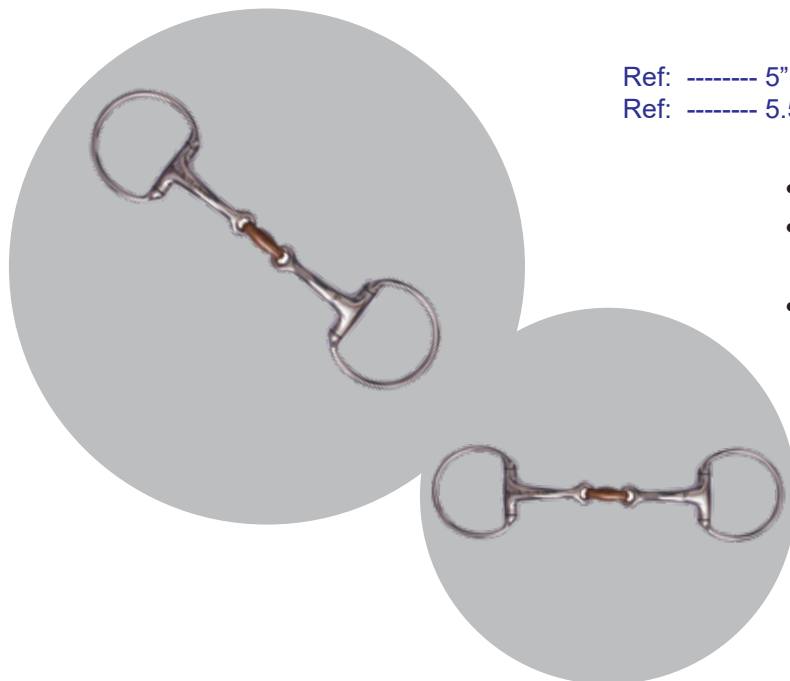

## Olivehead single Articulated Bridon Low with Sturdy Rubber

Ref: ----- 5"

Ref: ----- 5.5"

- Sturdy Rubber is used in dressage disciplines for precise communication and control
- Direct and clear communication between rider's hands and horse's mouth.
- Low port or curved mouthpiece provides a gentle action

## Hanging Cheek Snaffle Bit Verbindend Angled, VETAWAN

Ref: ----- 5"

Ref: ----- 5.5"

- Versatility in terms of control and leverage
- Clear and direct communication between the rider's hands and the horse's mouth
- The Pelham bit offers steering assistance

## EggButt Snaffle Bit Curved with Lozenge

Ref: ----- 5"

Ref: ----- 5.5"

- Sturdy Rubber is used in dressage disciplines for precise communication and control
- Direct and clear communication between rider's hands and horse's mouth.
- Low port or curved mouthpiece provides a gentle action

## EggButt Snaffle Bit Curved Copper Link

Ref: ----- 5"

Ref: ----- 5.5"

- Versatility in terms of control and leverage
- Clear and direct communication between the rider's hands and the horse's mouth
- The Pelham bit offers steering assistance