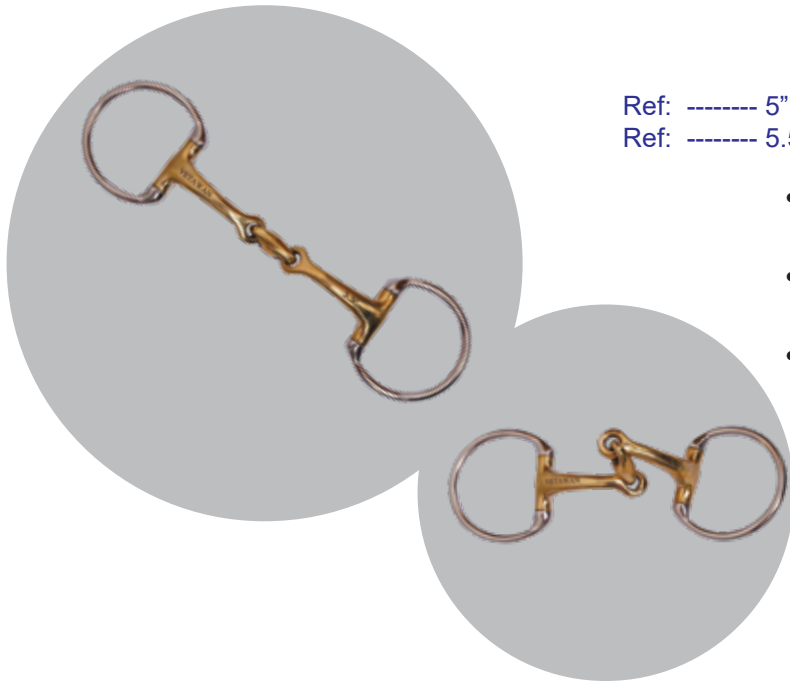

## Olivehead single Articulated Bridon Low with Sturdy Rubber

Ref: ----- 5"

Ref: ----- 5.5"

- Sturdy Rubber is used in dressage disciplines for precise communication and control
- Direct and clear communication between rider's hands and horse's mouth.
- Low port or curved mouthpiece provides a gentle action

## Hanging Cheek Snaffle Bit Verbindend Angled, VETAWAN

Ref: ----- 5"

Ref: ----- 5.5"

- Versatility in terms of control and leverage
- Clear and direct communication between the rider's hands and the horse's mouth
- The Pelham bit offers steering assistance

## EggButt Snaffle Bit Curved with Lozenge

Ref: ----- 5"

Ref: ----- 5.5"

- Sturdy Rubber is used in dressage disciplines for precise communication and control
- Direct and clear communication between rider's hands and horse's mouth.
- Low port or curved mouthpiece provides a gentle action

## EggButt Snaffle Bit Curved Copper Link

Ref: ----- 5"

Ref: ----- 5.5"

- Versatility in terms of control and leverage
- Clear and direct communication between the rider's hands and the horse's mouth
- The Pelham bit offers steering assistance