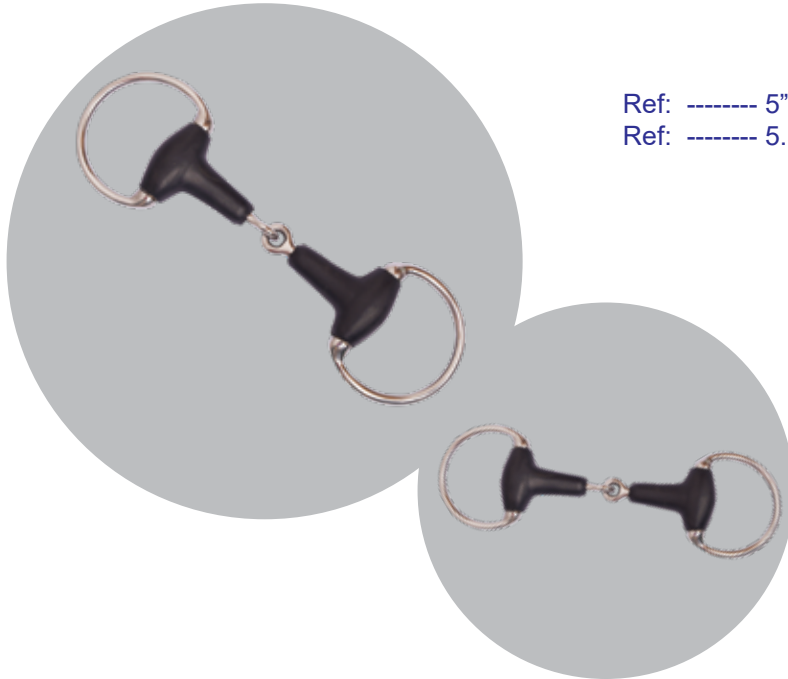

## *Premium Quality Horse Bits*

1. VETAWAN Bits Provides gentle and direct communication between the rider and horse during basic training.
2. VETAWAN hanging cheek bit encourages acceptance and comfort in the horse's mouth due to the angled mouthpiece and hanging cheek design.
3. Low port or curved mouthpiece provides a gentle action on the horse's tongue and palate, suitable for sensitive mouths.

## Full Cheek Curved Snaffle Bit with Lozenge

Ref: ----- 5"  
Ref: ----- 5.5"

- Preventing excessive movement or sliding
- Aiding in turning and responsiveness to rein aids
- Gentle communication between the rider's hands and the horse's mouth.

## Mouth Pelham Double Jointed Lozenge

Ref: ----- 5"  
Ref: ----- 5.5"

- Versatility in terms of control and leverage
- Clear and direct communication between the rider's hands and the horse's mouth
- The Pelham bit offers steering assistance

## Olivehead single Articulated Bridon Low with Sturdy Rubber

Ref: ----- 5"

Ref: ----- 5.5"

- Sturdy Rubber is used in dressage disciplines for precise communication and control
- Direct and clear communication between rider's hands and horse's mouth.
- Low port or curved mouthpiece provides a gentle action