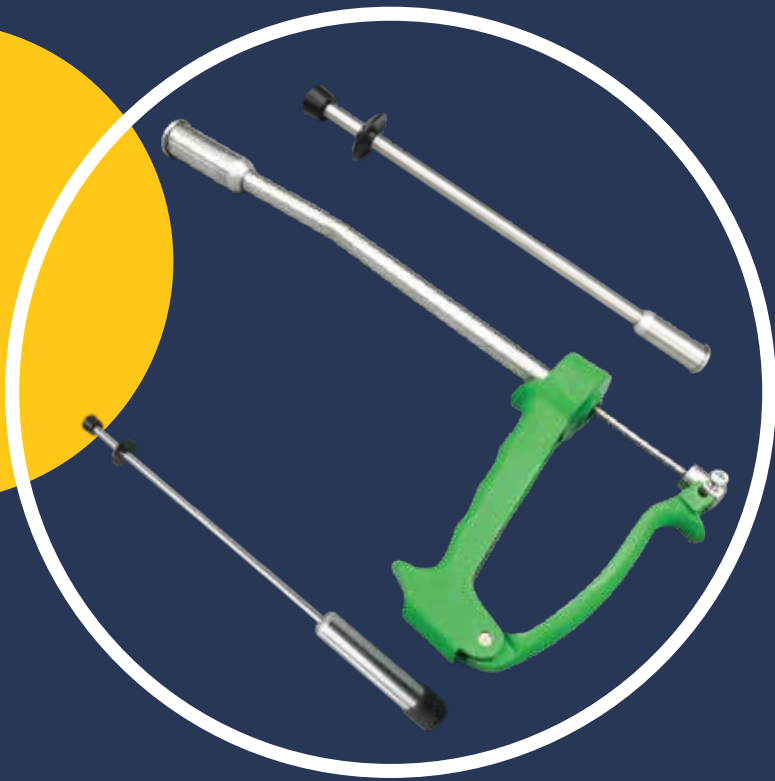

Bolus Applicators

*Mono Bolus
Straight & Curved
Metallic Handle
Plastic Handle*

*Di Bolus
Tri Bolus
For Small Ruminants
with Spring*

Bolus Gun Metallic handel Straight

Ref: 1037/2380 ----- 23 mm X 80 mm

Ref: 1037/1750 ----- 17 mm X 80 mm

Bolus Gun Metallic handel-Curved

Ref:1037/2380 ----- 23 mm X 80 mm

Straight Mono Bolus Applicator Metal Handel

Ref: 1038/2370 ----- 23 mm X 70 mm

Ref: 1038/2580 ----- 25 mm X 80 mm

Ref: 1038/2785 ----- 27 mm X 85 mm

Straight Di- Bolus Applicator with Metal Handel

Ref:1039/32100 ----- 32 mm X 100 mm

Straight Di- Bolus Applicator

Ref: 1040/29170 ----- 29 mm X 170 mm
Ref: 1040/32100 ----- 32 mm X 100 mm
Ref: 1040/36170 ----- 36 mm X 170 mm

Straight Mono Bolus Applicator with spring **Small Ruminants**

Ref:1042/1835 ----- 18 mm X 35 mm

Straight Mono Bolus Applicator-**Small Ruminants**

Ref: 1042/1870 ----- 18 mm X 70 mm

Ref: 1042/2040 ----- 20 mm X 40 mm