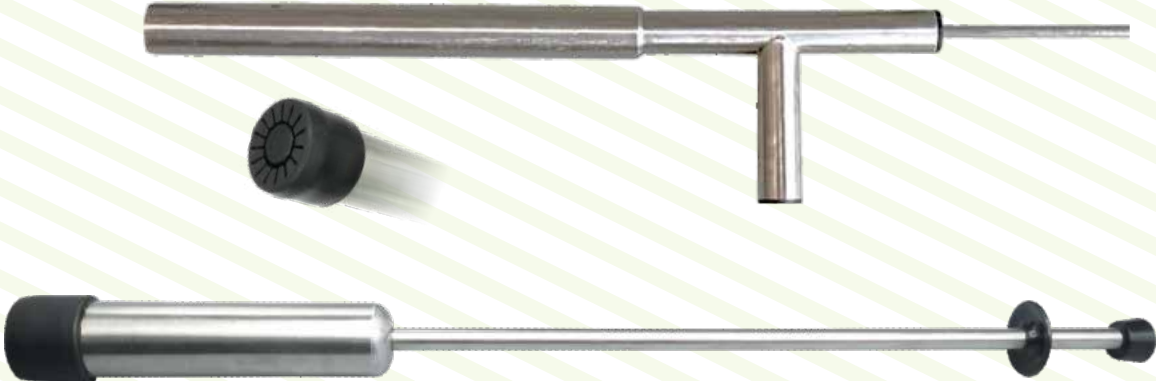

Straight Tri- Bolus Applicator

Ref: 1041/36260 ----- 36 mm X 260 mm
Ref: 1041/38260 ----- 38 mm X 260 mm