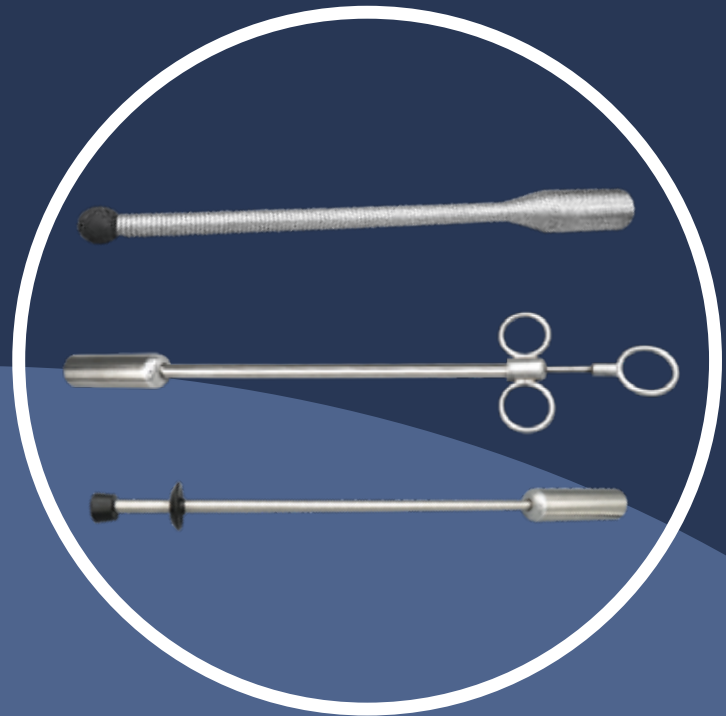

Bolus Applicators

*Mono Bolus
Straight & Curved
Metallic Handle
Plastic Handle*

*Di Bolus
Tri Bolus
For Small Ruminants
with Spring*

Bolus Gun Metallic handel Straight

Ref: 1037/2380 ----- 23 mm X 80 mm

Ref: 1037/1750 ----- 17 mm X 80 mm

Bolus Gun Metallic handel-Curved

Ref:1037/2380 ----- 23 mm X 80 mm

Straight Mono Bolus Applicator Metal Handel

Ref: 1038/2370 ----- 23 mm X 70 mm

Ref: 1038/2580 ----- 25 mm X 80 mm

Ref: 1038/2785 ----- 27 mm X 85 mm

Straight Di- Bolus Applicator with Metal Handel

Ref:1039/32100 ----- 32 mm X 100 mm

Straight Di- Bolus Applicator

Ref: 1040/29170 ----- 29 mm X 170 mm
Ref: 1040/32100 ----- 32 mm X 100 mm
Ref: 1040/36170 ----- 36 mm X 170 mm

Straight Mono Bolus Applicator with spring **Small Ruminants**

Ref:1042/1835 ----- 18 mm X 35 mm

Straight Mono Bolus Applicator-**Small Ruminants**

Ref: 1042/1870 ----- 18 mm X 70 mm

Ref: 1042/2040 ----- 20 mm X 40 mm