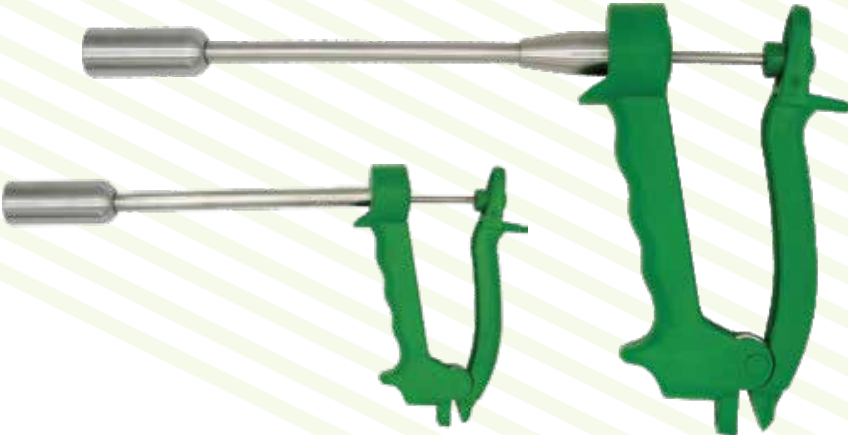

Bolus Applicators

*Mono Bolus
Straight & Curved
Metallic Handle
Plastic Handle*

*Di Bolus
Tri Bolus
For Small Ruminants
with Spring*

Bolus Gun Metallic handel Straight

Ref: 1037/2380 ----- 23 mm X 80 mm

Ref: 1037/1750 ----- 17 mm X 80 mm

Straight Di- Bolus Applicator with Metal Handel

Ref:1039/32100 ----- 32 mm X 100 mm

Straight Di- Bolus Applicator

Ref: 1040/29170 ----- 29 mm X 170 mm
Ref: 1040/32100 ----- 32 mm X 100 mm
Ref: 1040/36170 ----- 36 mm X 170 mm

Straight Tri- Bolus Applicator

Ref: 1041/36260 ----- 36 mm X 260 mm
Ref: 1041/38260 ----- 38 mm X 260 mm

Straight Mono Bolus Applicator-**Small Ruminants**

Ref: 1042/1220 ----- 12 mm X 20 mm
Ref: 1042/1525 ----- 15 mm X 25 mm
Ref: 1042/1830 ----- 18 mm X 30 mm
Ref: 1042/1835 ----- 18 mm X 35 mm

Straight Mono Bolus Applicator with spring **Small Ruminants**

Ref:1042/1835 ----- 18 mm X 35 mm

Straight Mono Bolus Applicator-**Small Ruminants**

Ref: 1042/1870 ----- 18 mm X 70 mm

Ref: 1042/2040 ----- 20 mm X 40 mm