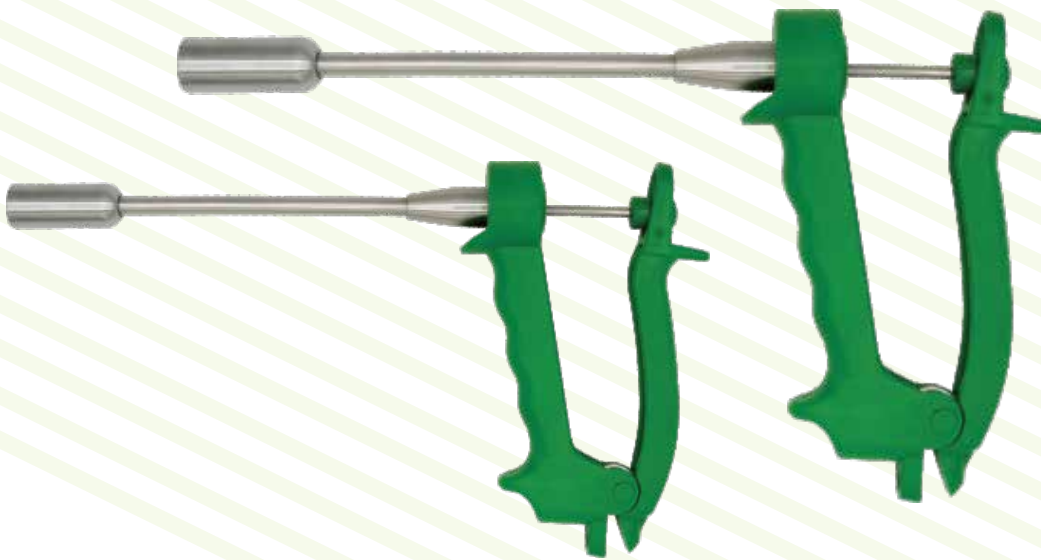

Bolus Applicators

*Mono Bolus
Straight & Curved
Metallic Handle
Plastic Handle*

*Di Bolus
Tri Bolus
For Small Ruminants
with Spring*

Bolus Gun Metallic handel Straight

Ref: 1037/2380 ----- 23 mm X 80 mm

Ref: 1037/1750 ----- 17 mm X 80 mm

Straight Di- Bolus Applicator with Metal Handel

Ref:1039/32100 ----- 32 mm X 100 mm

Straight Di- Bolus Applicator

Ref: 1040/29170 ----- 29 mm X 170 mm
Ref: 1040/32100 ----- 32 mm X 100 mm
Ref: 1040/36170 ----- 36 mm X 170 mm

Straight Mono Bolus Applicator with spring **Small Ruminants**

Ref:1042/1835 ----- 18 mm X 35 mm

Straight Mono Bolus Applicator-**Small Ruminants**

Ref: 1042/1870 ----- 18 mm X 70 mm

Ref: 1042/2040 ----- 20 mm X 40 mm

Curved Mono Bolus Applicator-**Small Ruminants**

Ref:1042/1825 ----- 18 mm X 25 mm

Magnet Applicator Metallic

Ref: 1043/0001

Magnet for Cow

Ref: 1043/0002