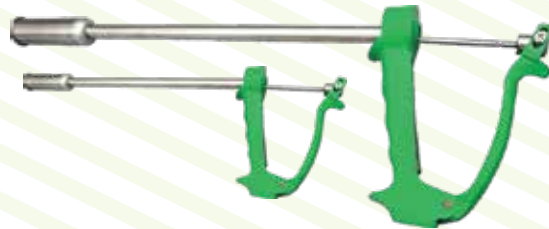

Bolus Applicators

*Mono Bolus
Straight & Curved
Metallic Handle
Plastic Handle*

*Di Bolus
Tri Bolus
For Small Ruminants
with Spring*

Bolus Gun Metallic handel Straight

Ref: 1037/2380 ----- 23 mm X 80 mm

Ref: 1037/1750 ----- 17 mm X 80 mm

Bolus Gun Metallic handel-Curved

Ref:1037/2380 ----- 23 mm X 80 mm

Straight Mono Bolus Applicator Metal Handel

Ref: 1038/2370 ----- 23 mm X 70 mm

Ref: 1038/2580 ----- 25 mm X 80 mm

Ref: 1038/2785 ----- 27 mm X 85 mm

Ref: 1038/3090 ----- 30 mm X 90 mm

Ref: 1038/36120 ----- 36 mm X 120 mm

Ref: 1038/38110 ----- 38 mm X 110 mm

Straight Mono Bolus Applicator-Plastic Handel

Ref:1039/2380 ----- 23 mm X 80 mm
Ref:1039/3885 ----- 38 mm X 85 mm

Straight Di- Bolus Applicator with Metal Handel

Ref:1039/32100 ----- 32 mm X 100 mm

Straight Di- Bolus Applicator

Ref: 1040/29170 ----- 29 mm X 170 mm
Ref: 1040/32100 ----- 32 mm X 100 mm
Ref: 1040/36170 ----- 36 mm X 170 mm