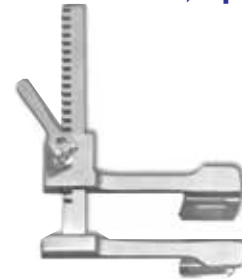

Retractor Gelpi, Sharp

Sharp, 9cm (3.50")	Ref: 2087/0009
Sharp, 11cm (4.30")	Ref: 2087/0011
Sharp, 14cm(5.50")	Ref: 2087/0014
Sharp, 19cm(7.50")	Ref: 2087/0019

Retractor Gelpi, Blunt

Blunt, 9cm (3.50")	Ref: 2088/0009
Blunt, 11cm (4.30")	Ref: 2088/0011
Blunt, 14cm(5.50")	Ref: 2088/0014
Blunt, 19cm(7.50")	Ref: 2088/0019

Retractor Collin

Laryngeal, 20cm (5.12")	Ref: 2089/0020
-------------------------	----------------

Burr Roaring

Burr Roaring, 21cm (8.30")	Ref: 2090/0021
----------------------------	----------------

Retractor Finochietto, Spreader

30x30mm, 90mm (3x3cm,9cm)	Ref: 2091/0009
---------------------------	----------------

Retractor Pratt's Hook

Forceps, 15.24cm (6")	Ref: 2092/1524
-----------------------	----------------

Czerny's Hook Retractor

Forceps, 20.32cm (8")	Ref: 2093/2032
-----------------------	----------------

Spy Hook

Spay Hook ,12.7cm (5")	Ref: 2094/0127
Spay Hook ,15.24cm (6")	Ref: 2094/1524

Volkmann Curette

4x170mm (0.40x17cm)	Ref: 2095/4017
5x170mm (0.50x17cm)	Ref: 2095/5017
6x170mm (0.60x17cm)	Ref: 2095/6017
7x170mm (0.70x17cm)	Ref: 2095/7017
8x170mm (0.80x17cm)	Ref: 2095/8017
9x170mm (0.90x17cm)	Ref: 2095/9017
11x170mm (0.11x17cm)	Ref: 2095/1117