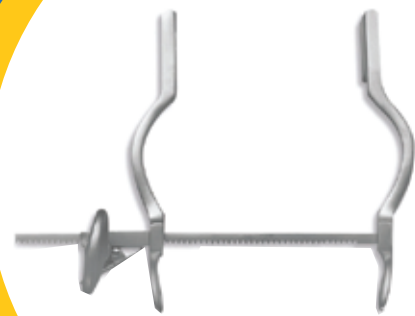

Retractors and Curettes

*Sharp & Blunt
Gelpi Retractors*

*Retractor Roux
Spy Hook
Retractor Volkmann*

Germany Office

🌐 www.vetawan.de

✉ info@geentech.com

☎ +49 162 866 361

📍 Berliner Str. 9 65760
Eschborn, Germany

United Kingdom Office

🌐 www.vetawan.co.uk

✉ info@geentech.com

☎ +44 744 512 2464

📍 62 Goodwin Road Slough
Berkshire SL2 2EU
United Kingdom

Retracting & Exposing Instruments

Retractor Baby-Balfour Abdominal

27x27mm, 90mm (2.7X2.7x9cm) Ref: 2076/2727

Retractor Gosset Abdominal

35x63mm, 160mm (3.5x6.3cm,16cm) Ref: 2077/0016

Retractor Senn-Miller

Sharp, Edge, 17cm (6.70") Ref: 2078/0017

Retractor Volkmann, 1 Prong

Sharp, 20cm (7.90") Ref: 2079/0020

Retractor Volkmann, 2 Prongs

Blunt, 22cm (8.75") Ref: 2080/0022

Retractor Volkmann, 3 Prongs

Blunt, 22cm (8.75") Ref: 2081/0022

Retracting & Exposing Instruments

Retractor Strandell-Stille

Strandell-Stille, 19cm (7.50")	Ref: 2082/0019
--------------------------------	----------------